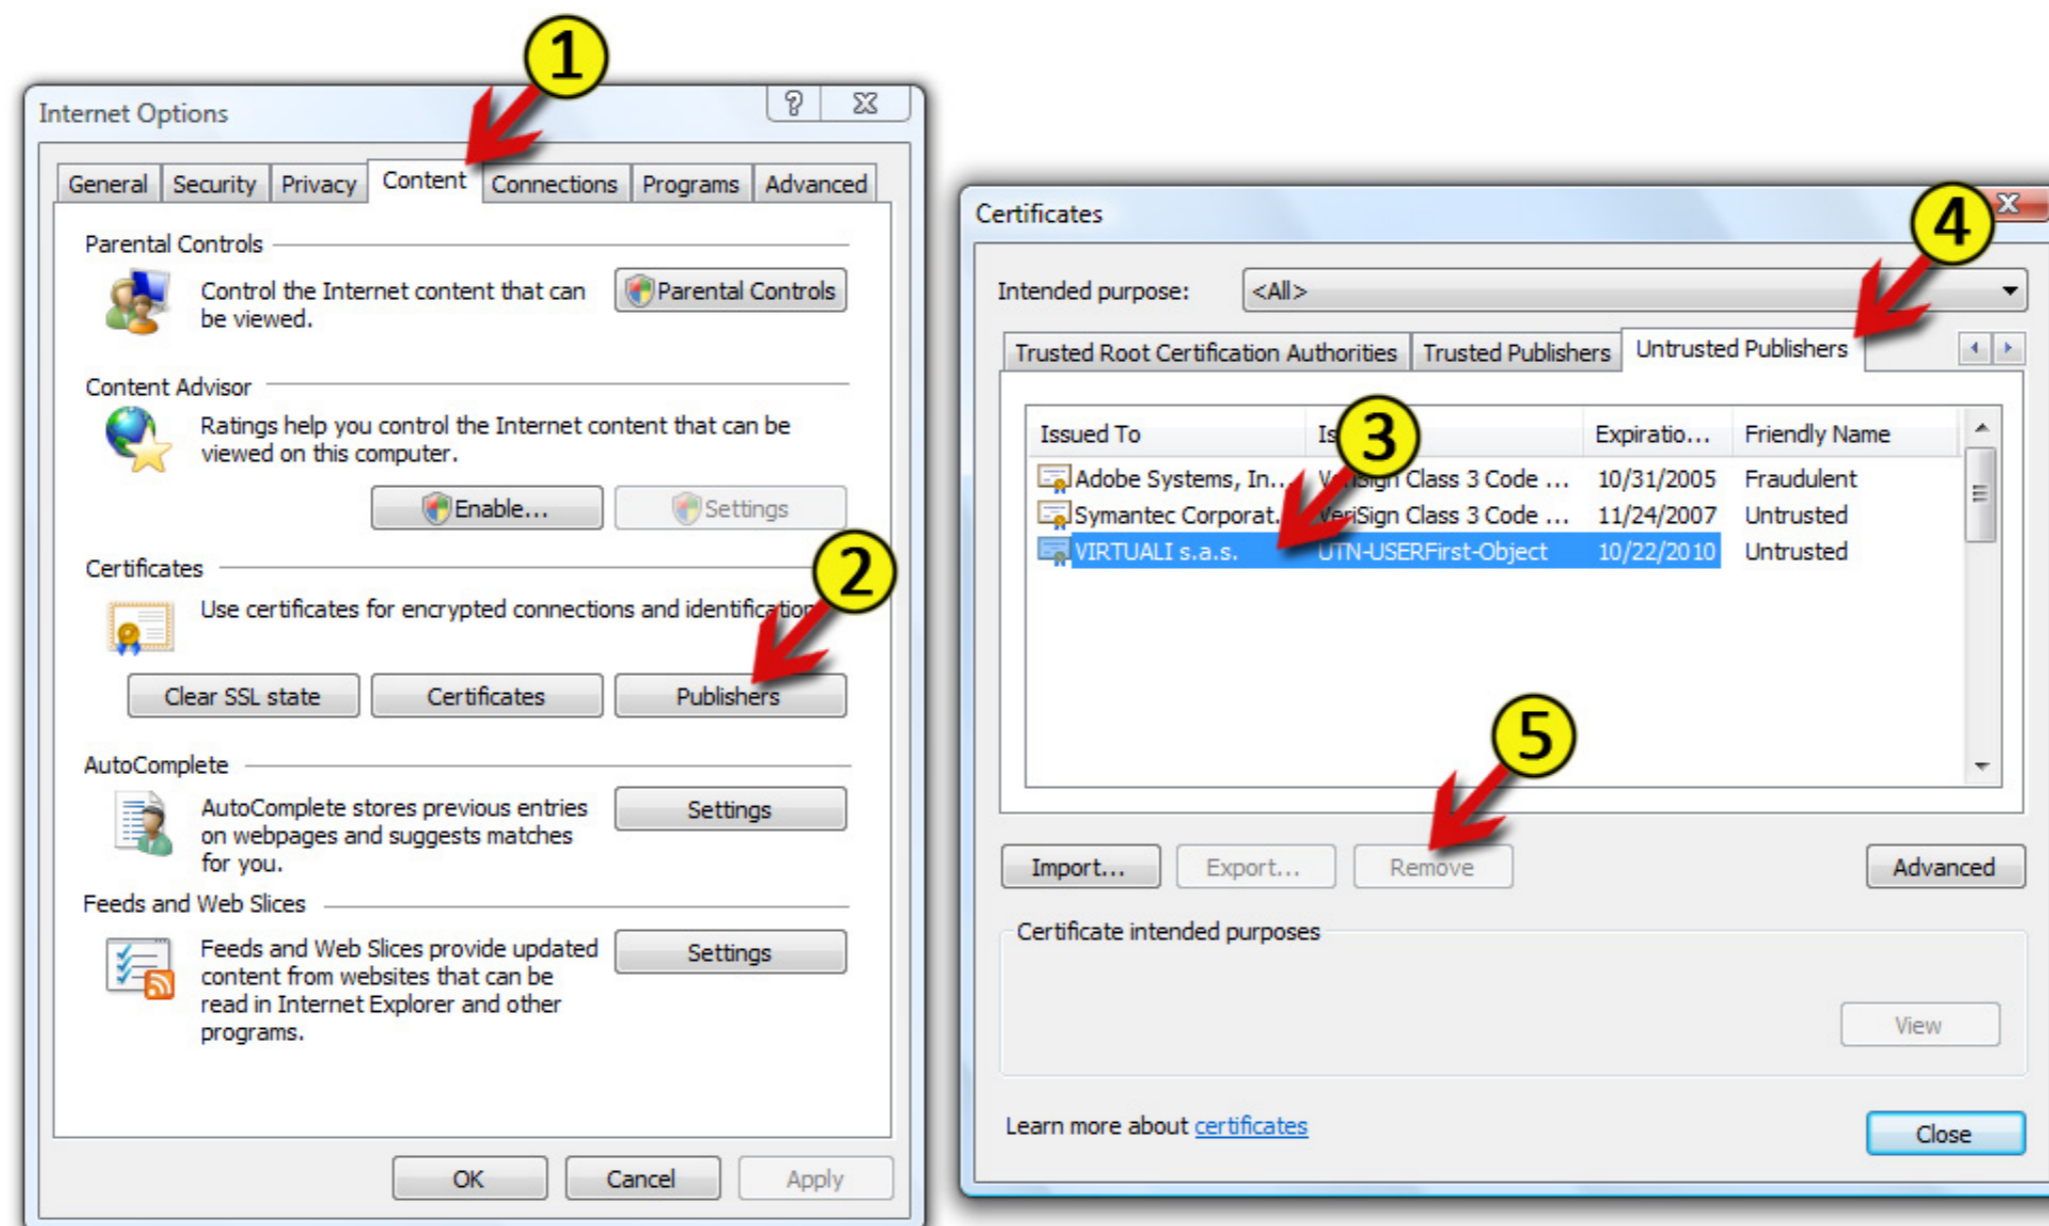

DOWNLOAD

[HT Parental Controls 16.1.1 With Crack [Latest]](#)